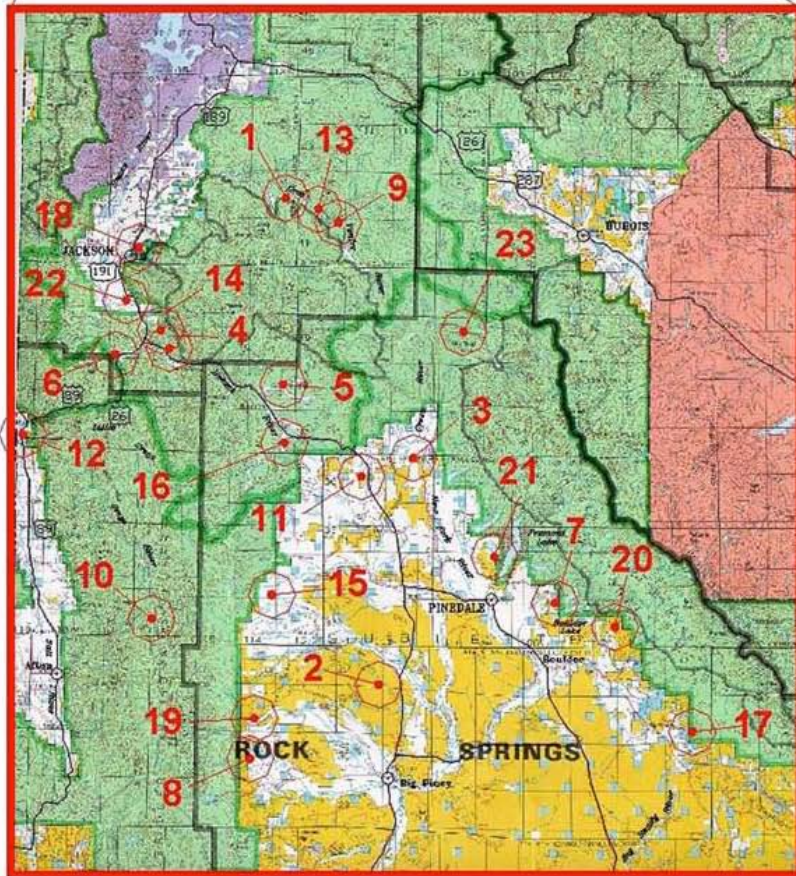

WYOMING FEEDGROUND LOCATIONS

- 1 ALKALI
- 2 BENCH CORRAL
- 3 BLACK BUTTE
- 4 CAMP CREEK
- 5 DELL CREEK
- 6 DOG CREEK
- 7 FALL CREEK
- 8 FINNEGAN
- 9 FISH CREEK
- 10 FOREST PARK
- 11 FRANZ
- 12 GREYS RIVER
- 13 PATROL CABIN
- 14 HORSE CREEK
- 15 JEWETT
- 16 MCNEEL
- 17 MUDDY CREEK
- 18 NATIONAL ELK REFUGE
- 19 NORTH PINEY
- 20 SCAB CREEK
- 21 SODA LAKE
- 22 SOUTH PARK
- 23 UPPER GREEN RIVER